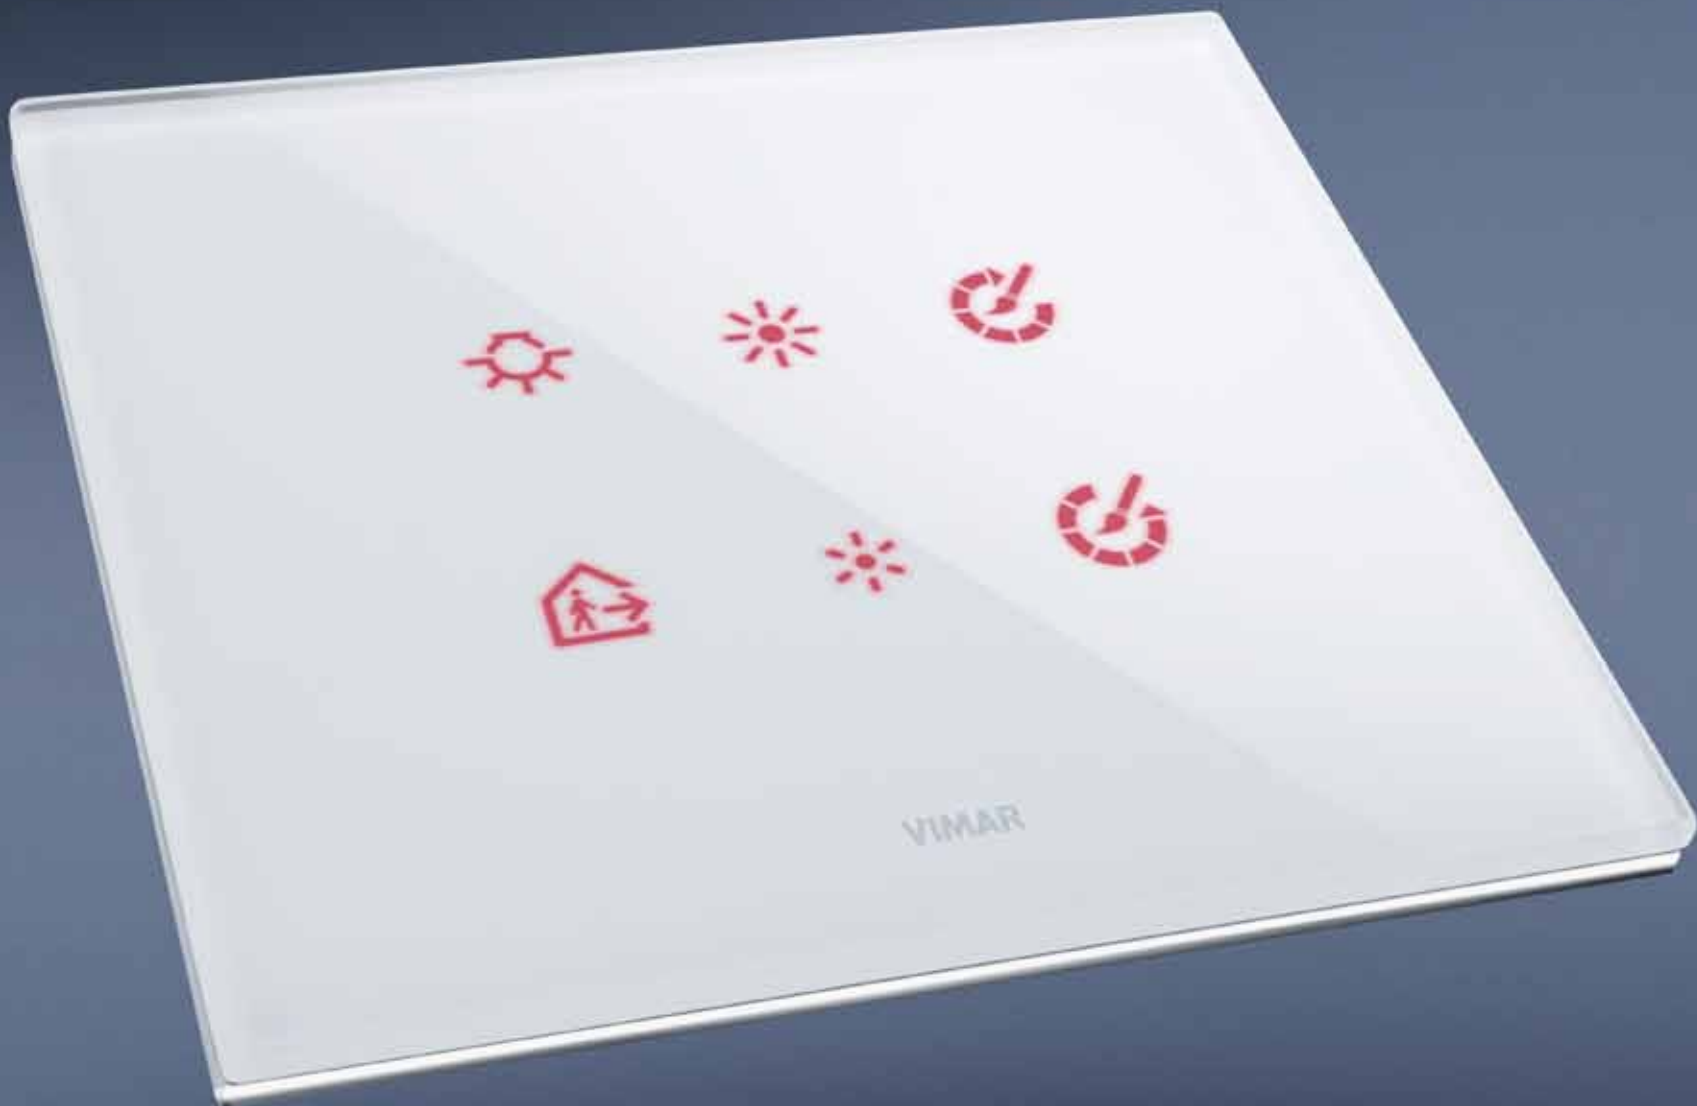

THE FUTURE
TAKES SHAPE

VIMAR

SEDUCTIVE

RIGHT FROM THE FIRST TOUCH

Lightly touch the luminous glass surface and pause for an instant to admire the delicate glow of the crystal finishing. A featherlike gesture of the finger turned by elegant touch technology into a commanding control over energy.

VIMAR

SENSITIVE

TO YOUR PRESENCE

Eikon Tactil is home automation intelligence that reads your mind: the command proximity sensor detects your approach and, without waiting for a command, activates the device: the commands light up, waiting for your touch.