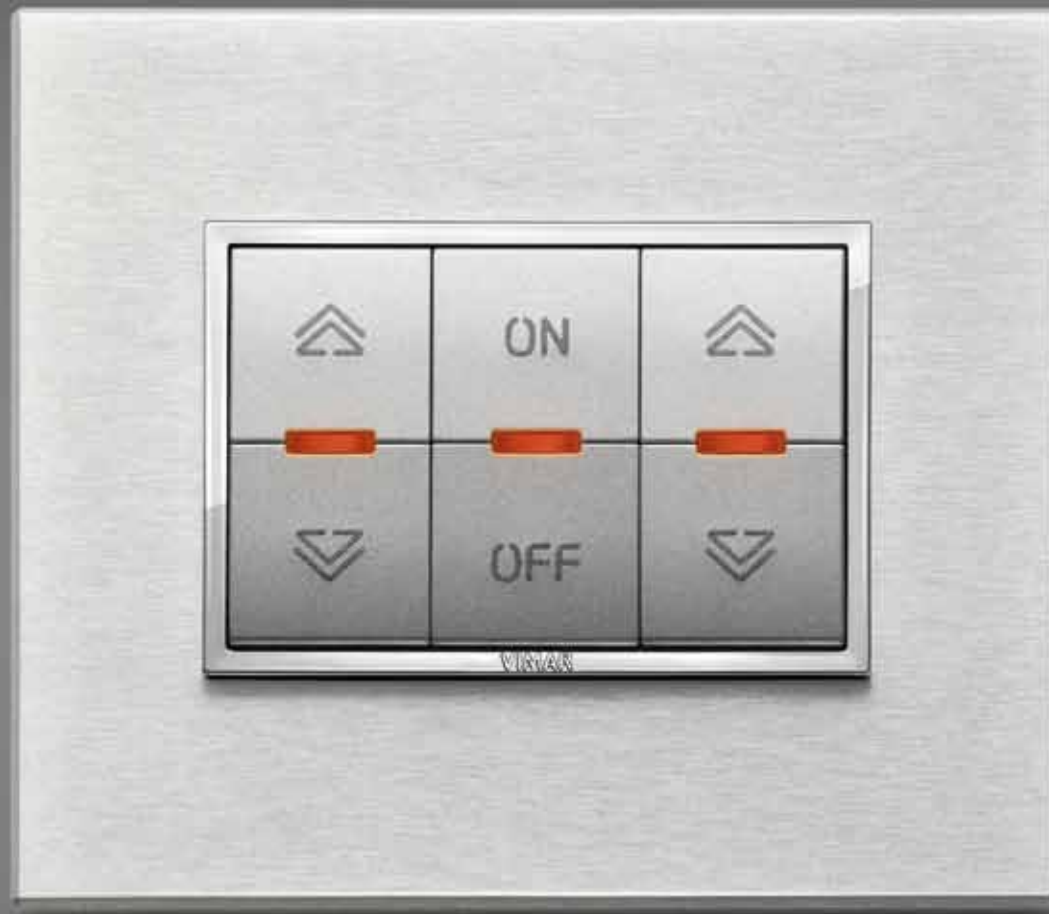

EIKON EVO

A celebration of sculptural beauty, exquisite finishing and functional elegance.
Transmitting unprecedented charisma and allure to any room.