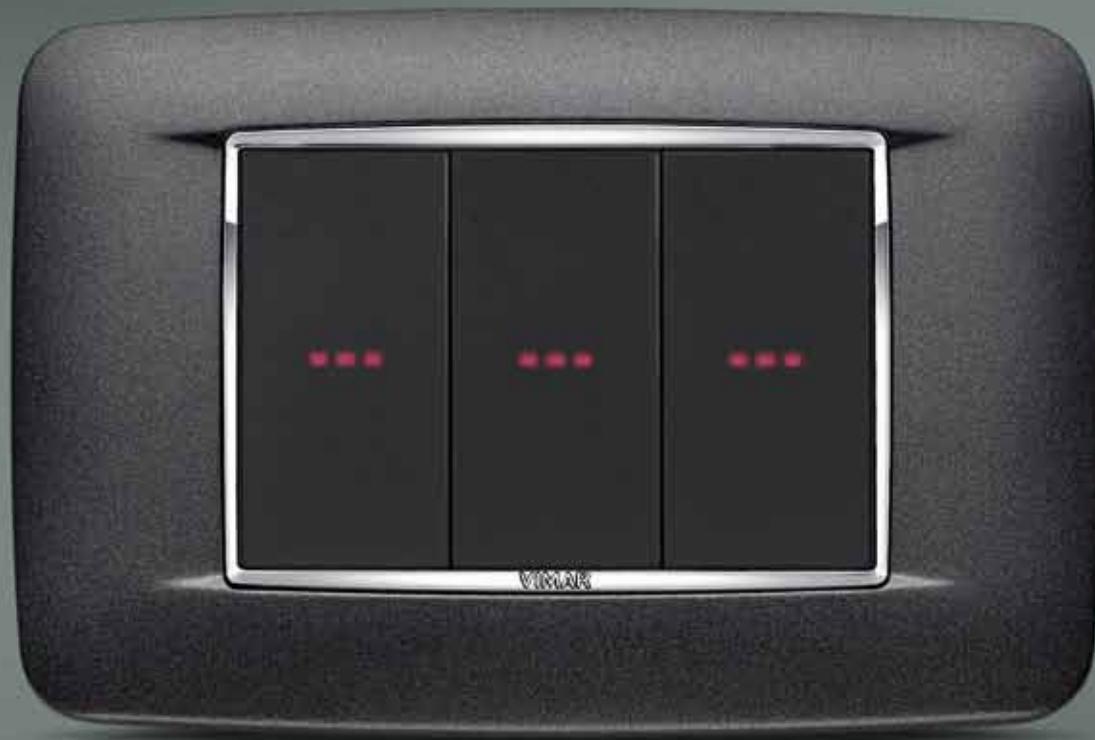

EIKON CHROME

A new definition of style where detail is supreme.
Distinction with discretion.

EIKON TOTAL LOOK

The ultimate expression of simplicity, in shape and colour.
Uncompromisingly in command.

EIKON TACTIL

VIMAR

SENSITIVE

TO YOUR PRESENCE

Eikon Tactil is home automation intelligence that reads your mind: the command proximity sensor detects your approach and, without waiting for a command, activates the device: the commands light up, waiting for your touch.